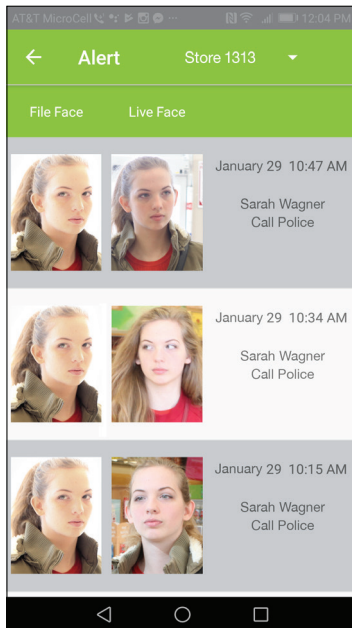

Select the camera

5

Zoom In: Up Arrow  
Zoom Out: Down Arrow  
Focus: Left and Right Arrow

Camera Setup: Zoom camera until a person at the edge of detection zone has a green face box

# FACES

View most recent faces by location by camera

Selecting the face displays the frame image and any recent matches

# ALERTS

Alert log by location for today and yesterday

# SUBJECTS

Add subjects

Alerts are shown in reverse time order by location

See website for additional detail

**Devices:** List of cameras on your account

**Users:** Manage users and passwords

**Notifications:** Set format to receive alerts