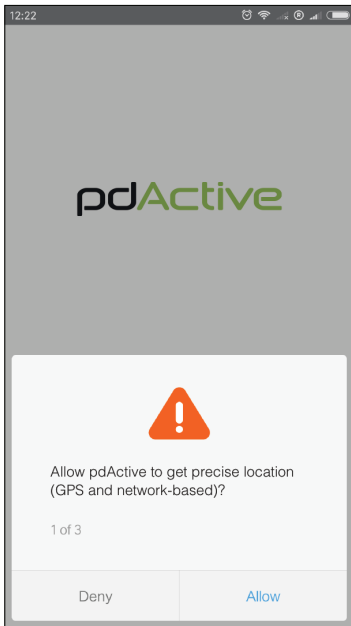

# SIGN-UP

1

You must approve permissions needed by the app

2

Please select No unless your administrator provided a QR code

3

Select SIGN-UP to register a new account

4

Select the camera

5

Zoom In: Up Arrow  
Zoom Out: Down Arrow  
Focus: Left and Right Arrow

Camera Setup: Zoom camera until a person at the edge of detection zone has a green face box

# FACES

View most recent faces by location by camera

Selecting the face displays the frame image and any recent matches