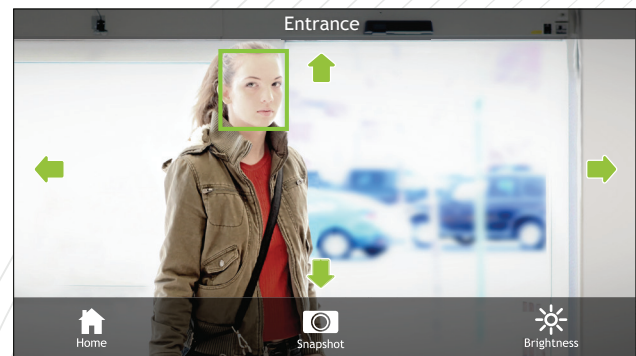

# SIGN-UP

1

You must approve permissions needed by the app

2

Please select No unless your administrator provided a QR code

3

Select SIGN-UP to register a new account

4

Select the camera

5

Zoom In: Up Arrow  
Zoom Out: Down Arrow  
Focus: Left and Right Arrow

Camera Setup: Zoom camera until a person at the edge of detection zone has a green face box

# FACES

View most recent faces by location by camera

Selecting the face displays the frame image and any recent matches