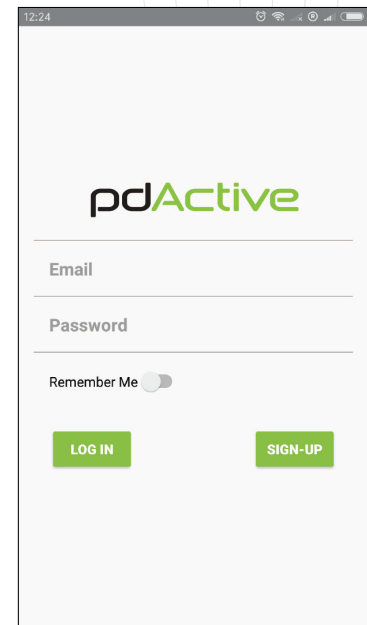

# SIGN-UP

1

You must approve permissions needed by the app

2

Please select No unless your administrator provided a QR code

3

Select SIGN-UP to register a new account

4

Select the camera

5

Zoom In: Up Arrow  
Zoom Out: Down Arrow  
Focus: Left and Right Arrow

Camera Setup: Zoom camera until a person at the edge of detection zone has a green face box

# FACES

View most recent faces by location by camera

Selecting the face displays the frame image and any recent matches