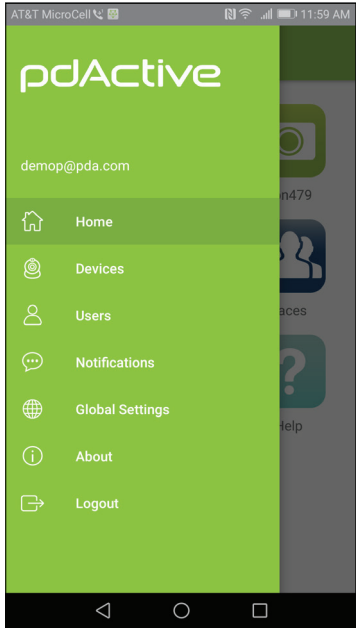

# SIGN-UP

1

You must approve permissions needed by the app

2

Please select No unless your administrator provided a QR code

3

Select SIGN-UP to register a new account

4

# SUBJECTS

Add subjects

Alerts are shown in reverse time order by location

See website for additional detail

**Devices:** List of cameras on your account

**Users:** Manage users and passwords

**Notifications:** Set format to receive alerts