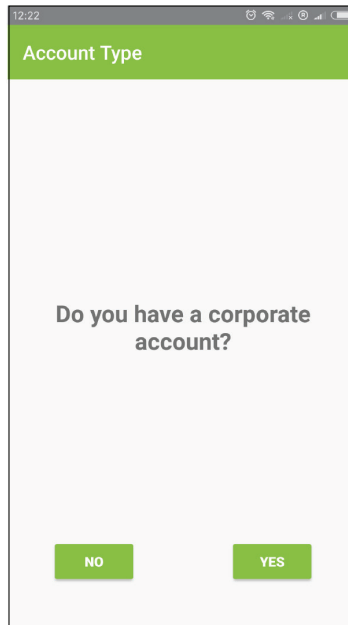

# SIGN-UP

1

You must approve permissions needed by the app

2

Please select No unless your administrator provided a QR code

3

Select SIGN-UP to register a new account

4

Select the camera

5

Zoom In: Up Arrow  
Zoom Out: Down Arrow  
Focus: Left and Right Arrow

Camera Setup: Zoom camera until a person at the edge of detection zone has a green face box

# FACES

View most recent faces by location by camera

Selecting the face displays the frame image and any recent matches