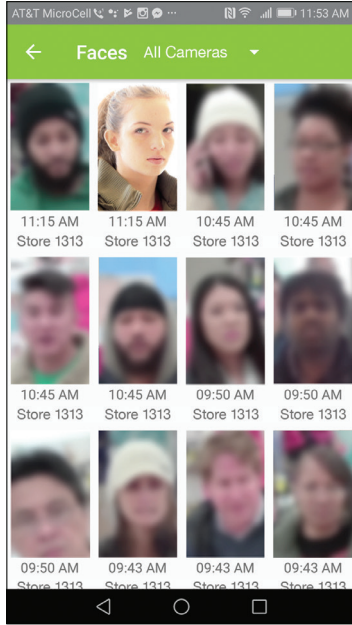

Select the camera

5

Zoom In: Up Arrow  
Zoom Out: Down Arrow  
Focus: Left and Right Arrow

Camera Setup: Zoom camera until a person at the edge of detection zone has a green face box

# FACES

View most recent faces by location by camera

Selecting the face displays the frame image and any recent matches