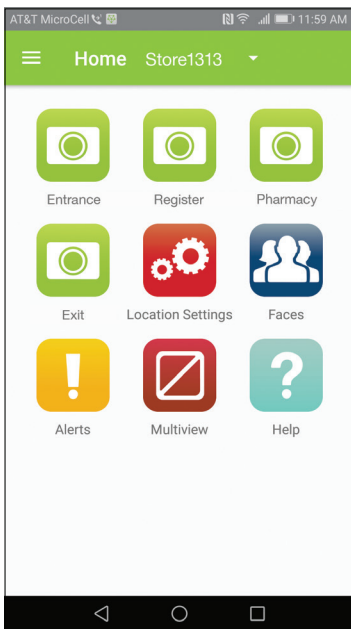

# SIGN-UP

1

You must approve permissions needed by the app

2

Please select No unless your administrator provided a QR code

3

Select SIGN-UP to register a new account

4

Select the camera

5

Zoom In: Up Arrow  
Zoom Out: Down Arrow  
Focus: Left and Right Arrow

Camera Setup: Zoom camera until a person at the edge of detection zone has a green face box

# FACES

View most recent faces by location by camera

Selecting the face displays the frame image and any recent matches

# SUBJECTS

Add subjects

Alerts are shown in reverse time order by location

See website for additional detail

**Devices:** List of cameras on your account

**Users:** Manage users and passwords

**Notifications:** Set format to receive alerts