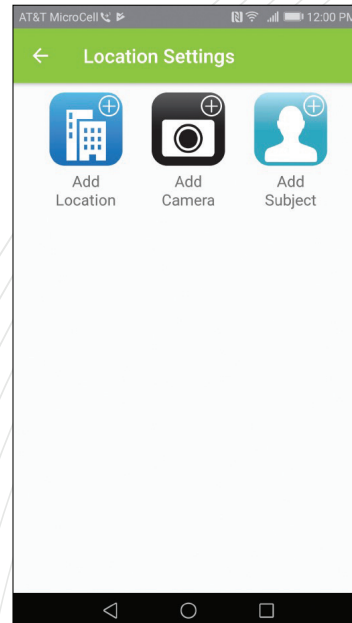

# SUBJECTS

Add subjects

Alerts are shown in reverse time order by location

See website for additional detail

**Devices:** List of cameras on your account

**Users:** Manage users and passwords

**Notifications:** Set format to receive alerts