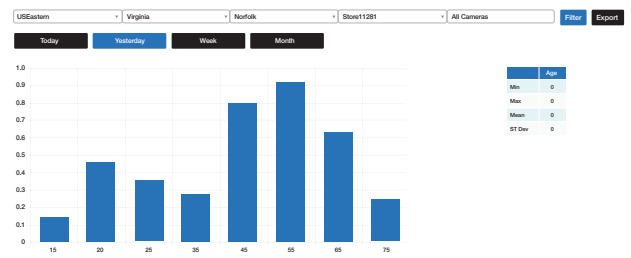

Features

Visit Counts without Duplicates

Gender

Average length of visit

Age

Number of visits

Common visit times

Traffic Report

Gender Report

Register Que

Age Report

- 1 Camera streams video
- 2 Gateway analyzes video
- 3 Gateway sends results to server

You just spent \$100k on a campaign
and you can't determine the actual performance.