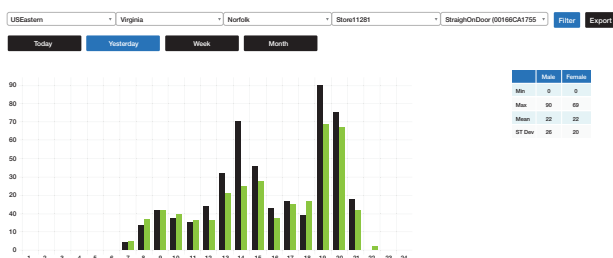

Features

Visit Counts without Duplicates

Gender

Average length of visit

Age

Number of visits

Common visit times

Traffic Report

Gender Report

Register Que

Age Report

- 1 Camera streams video
- 2 Gateway analyzes video
- 3 Gateway sends results to server

You just spent \$100k on a campaign
and you can't determine the actual performance.