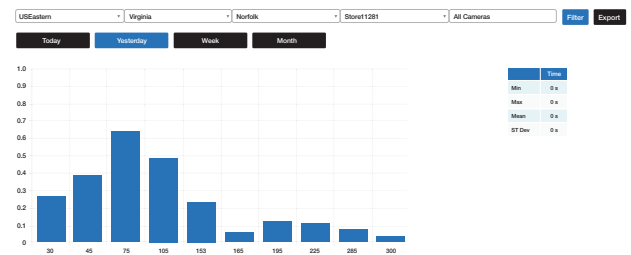

Features

Visit Counts without Duplicates

Gender

Average length of visit

Age

Number of visits

Common visit times

Traffic Report

Gender Report

Register Que

Age Report

- 1 Camera streams video
- 2 Gateway analyzes video
- 3 Gateway sends results to server

You just spent \$100k on a campaign
and you can't determine the actual performance.