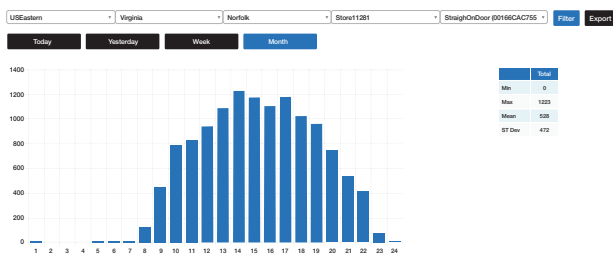

Features

Visit Counts without Duplicates

Gender

Average length of visit

Age

Number of visits

Common visit times

Traffic Report

Gender Report

Register Que

Age Report

- 1 Camera streams video
- 2 Gateway analyzes video
- 3 Gateway sends results to server

You just spent \$100k on a campaign
and you can't determine the actual performance.