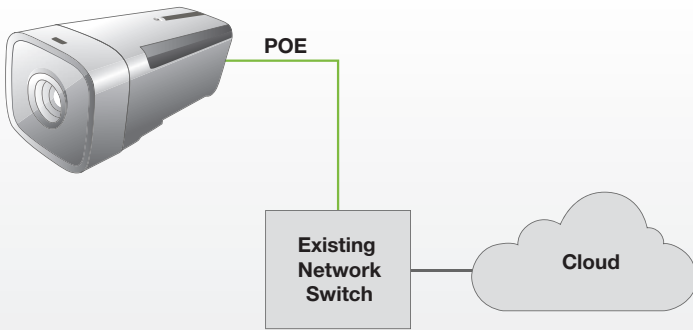

Option 1: Facility has POE Switch/Router