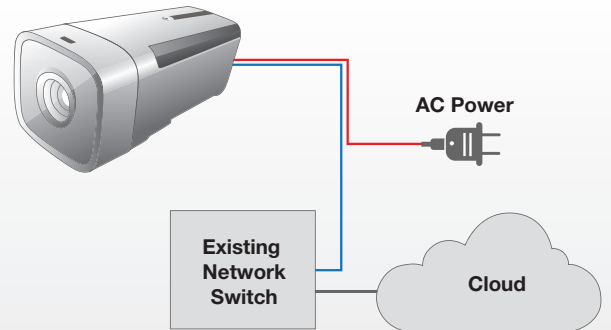

Option 2: Facility has Switch/Router without POE