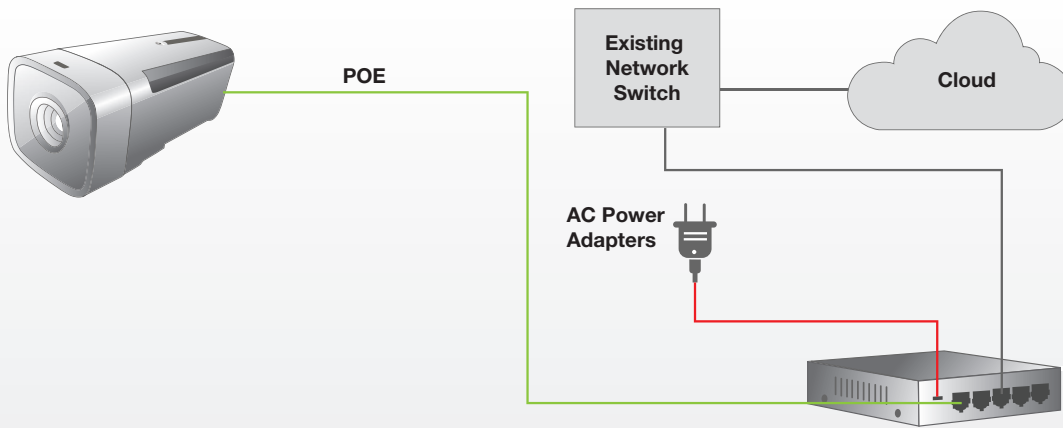

Option 3: Add POE Switch to existing Switch/Router

5-Port Fast Ethernet POE
Note: A POE adapter can be used for one camera

POE: Ensure sufficient wattage switch/adapter for cable + camera