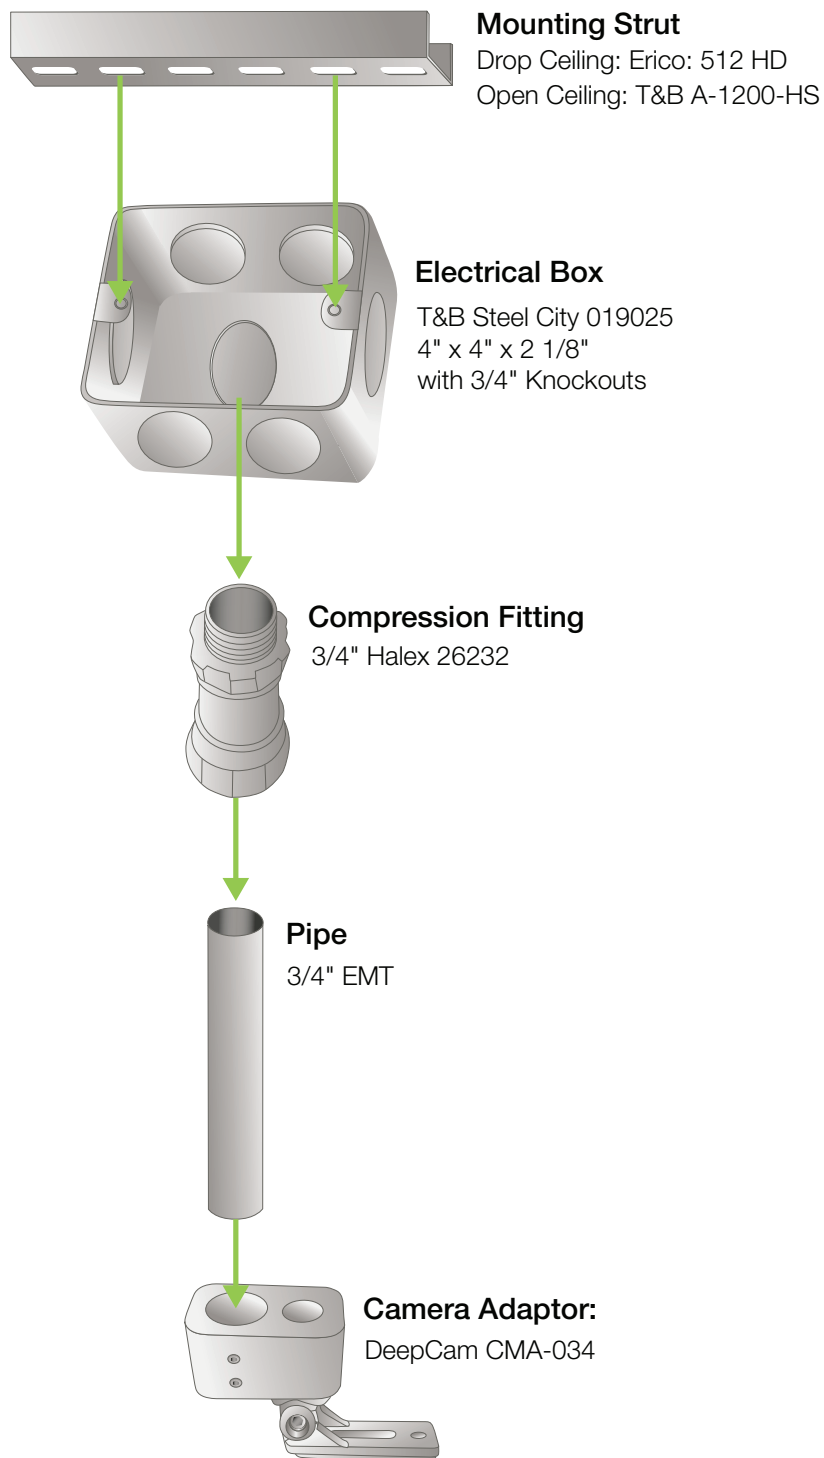

### Option 3: Add POE Switch to existing Switch/Router

**5-Port Fast Ethernet POE**  
Note: A POE adapter can be used for one camera

POE: Ensure sufficient wattage switch/adapter for cable + camera

## Camera Placement

1 Straight line of sight with minimum angle provides best performance

2 10 feet: Zoom Out (9mm)  
20 feet: Zoom In (22mm)

### Note:

The placement recommendations are for optimal performance.  
DeepCam's algorithms are extremely robust and achieve world class performance in less than ideal settings.

## Ceiling Mount Example

**Note:**

A typical installation is shown with common electrical supply components.