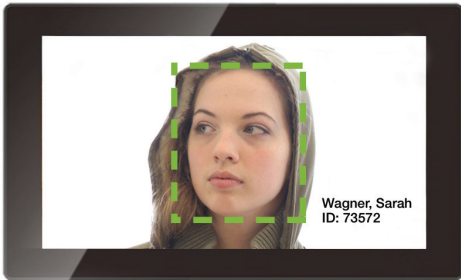

## Gaitkeeper by DeepCam

Utilizing non-contact identification developed for the most stringent public security applications, Gaitkeeper by DeepCam provides high-speed, high-reliability biometric-enabled access control.

**Entry/Gate Integration:** RS232/USB

**Form Factor:** Tablet or mini-computer

**Management:** Local or remote

**User Count:** Up to 20,000 without server | Extends to millions with server option

**Environmental Sensitivity:** IR option eliminates variable lighting conditions

### Specification

<b>System</b>	CPU	Rockchip 3288: Quad-core Cortex-A17 - 1.8GHz
	RAM	2GB
	ROM	8GB
	OS	Android 6.01
<b>Display</b>	LED screen	10.1 inch IPS, 1280 x 800
	Resolution	1280x800
	Contrast ratio	1000:1
	Luminance	250 cd/m <sup>2</sup>
	Aspect Ratio	16:10
<b>Interface</b>	WiFi	802.11b/g/n
	Ethernet	10/100
	SD	SD, up to 32GB
	USB Host (2)	USB 2.0
	HDMI	EIA 861
	Power	DC 12V/2A
	Size	162 x 172 x 24.5 mm
	Weight	0.52 kg