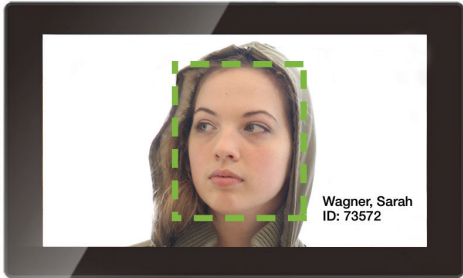

Gaitkeeper by DeepCam

Utilizing non-contact identification developed for the most stringent public security applications, Gaitkeeper by DeepCam provides high-speed, high-reliability biometric-enabled access control.

Entry/Gate Integration: RS232/USB

Form Factor: Tablet or mini-computer

Management: Local or remote

User Count: Up to 20,000 without server | Extends to millions with sever option

Environmental Sensitivity: IR option eliminates variable lighting conditions

Specification

System	CPU	Rockchip 3288: Quad-core Cortex-A17 - 1.8GHz
	RAM	2GB
	ROM	8GB
	OS	Android 6.01
Display	LED screen	10.1 inch IPS, 1280 x 800
	Resolution	1280x800
	Contrast ratio	1000:1
	Luminance	250 cd/m ²
	Aspect Ratio	16:10
Interface	WiFi	802.11b/g/n
	Ethernet	10/100
	SD	SD, up to 32GB
	USB Host (2)	USB 2.0
	HDMI	EIA 861
	Power	DC 12V/2A
	Size	162 x 172 x 24.5 mm
	Weight	0.52 kg

Features

 Biometric Capture

 HD Image

 Simple Setup